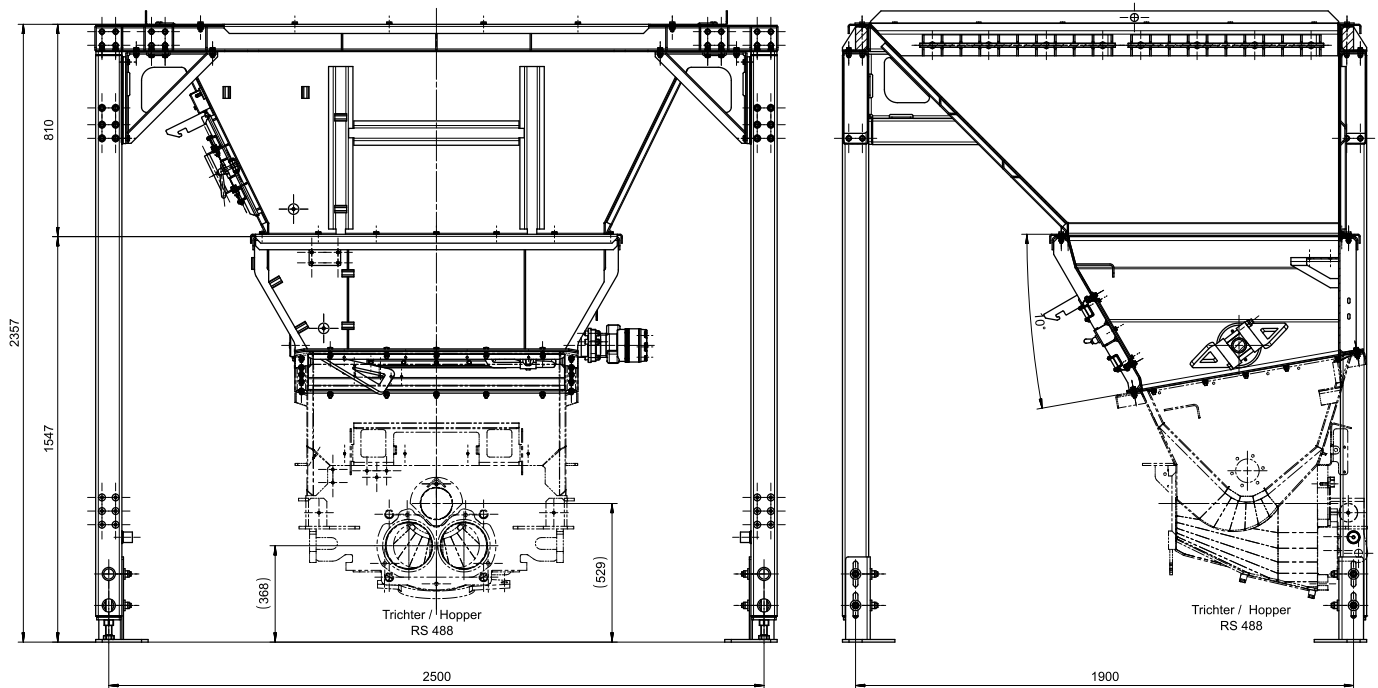

Extension hopper

RS 488 2300 I

Additional capacity 2.3 m³

Dimensions and weights depend on equipment. Subject to technical modifications and errors.
Dimensions in mm. For illustration only.

Technical data

Extension hopper		2300 I
Volume	m ³	2.3
Equipable hoppers		RS 488
Length	mm	2000
Width	mm	2606
Height	mm	2357
Weight	kg	1070

Serial equipment

Additional agitator
 Extension hopper 2300 I
 Height adjustable struts
 Maintenance flaps
 Safety grid

All data maximum theoretical

See quotation for exact serial delivery scope.
 Comprehensive range of options available on request.